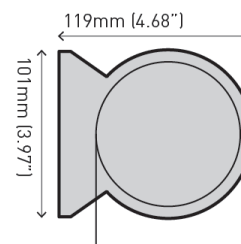

## CAPACITY

	Width	Drop/ Projection
Veue Straight Drop	up to 4m (13ft)	up to 4m (13ft)
Veue Wire Guide	up to 4m (13ft)	up to 4m (13ft)
Veue Channel Guide	up to 4m (13ft)	up to 4m (13ft)
Veue Pivot Arm	up to 4m (13ft)	up to 3m (10ft)

## CONFIGURATIONS

FULL-ENCLOSED CASSETTE

SEMI FASCIA

OPEN BRACKET

## DIMENSIONS

CASSETTE

OPEN BRACKET