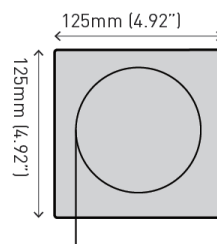

## CAPACITY

	Width	Drop/ Projection
Veue Straight Drop	up to 4m (13ft)	up to 4m (13ft)
Veue Wire Guide	up to 4m (13ft)	up to 4m (13ft)
Veue Channel Guide	up to 4m (13ft)	up to 4m (13ft)
Veue Pivot Arm	up to 4m (13ft)	up to 3m (10ft)

## CONFIGURATIONS

FULL-ENCLOSED CASSETTE

SEMI FASCIA

OPEN BRACKET

## DIMENSIONS

CASSETTE

OPEN BRACKET