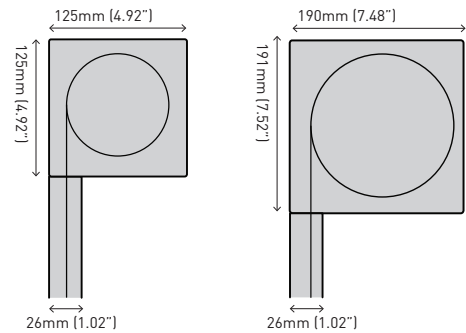

Adjustable shading systems can offer the best of both worlds, reducing heat build-up in summer, and enabling warm winter heat when the system is retracted.

SPECIFICATIONS

CAPACITY

	Width	Drop	Max Area
Zipscreen	5.8m- 19ft	4m-13ft	14m ² -150ft ²
Zipscreen Extreme	7m- 23ft	5m-16ft	35m ² -377ft ²

DIMENSIONS

Zipscreen

Zipscreen Extreme

CONFIGURATIONS

Full-enclosed cassette

Semi fascia

Open bracket

COLOUR RANGE