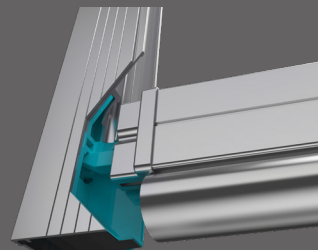

INNOVATIVE ALUMINIUM HEADBOX

High-quality square aluminium profile boasts a contemporary aesthetic, offering fully or semi-enclosed headbox and full or semi-fascia configurations.

ONE ACTION ULTRA-LOCK & TENSION

Optimise your Zipscreen with the New Ultra-Lock. Invisibly integrated, Ultra-lock's patented technology seamlessly reinforces your Zipscreen, for reduced movement and an ultra-smooth fabric finish. The New Ultra-lock perfectly secures your Zipscreen automatically, without an external lock or latch, and utilises an in-built, self-correcting system, to ensure your screen evenly clicks in place. Ultra-durable. Ultra-reliable. Ultra-Lock.